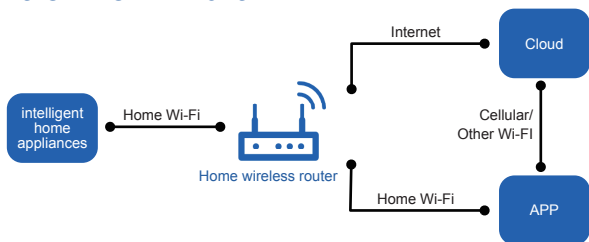

## Control Flow Chart

## Internet Connection

Requirements for User's wireless router:

Wireless frequency: 2,4 GHz

Bandwidth: 20 Hz

WiFi Standard: 802.11b or 802.11g

## Download and installation

App Download Linkage

Scan the QR code or search "Ewpe Smart" in the application market to download and install it. When "Ewpe Smart" App is installed, register the account and add the device to achieve long-distance control and LAN control of smart home appliances. For more information, please refer to "Help" in App.